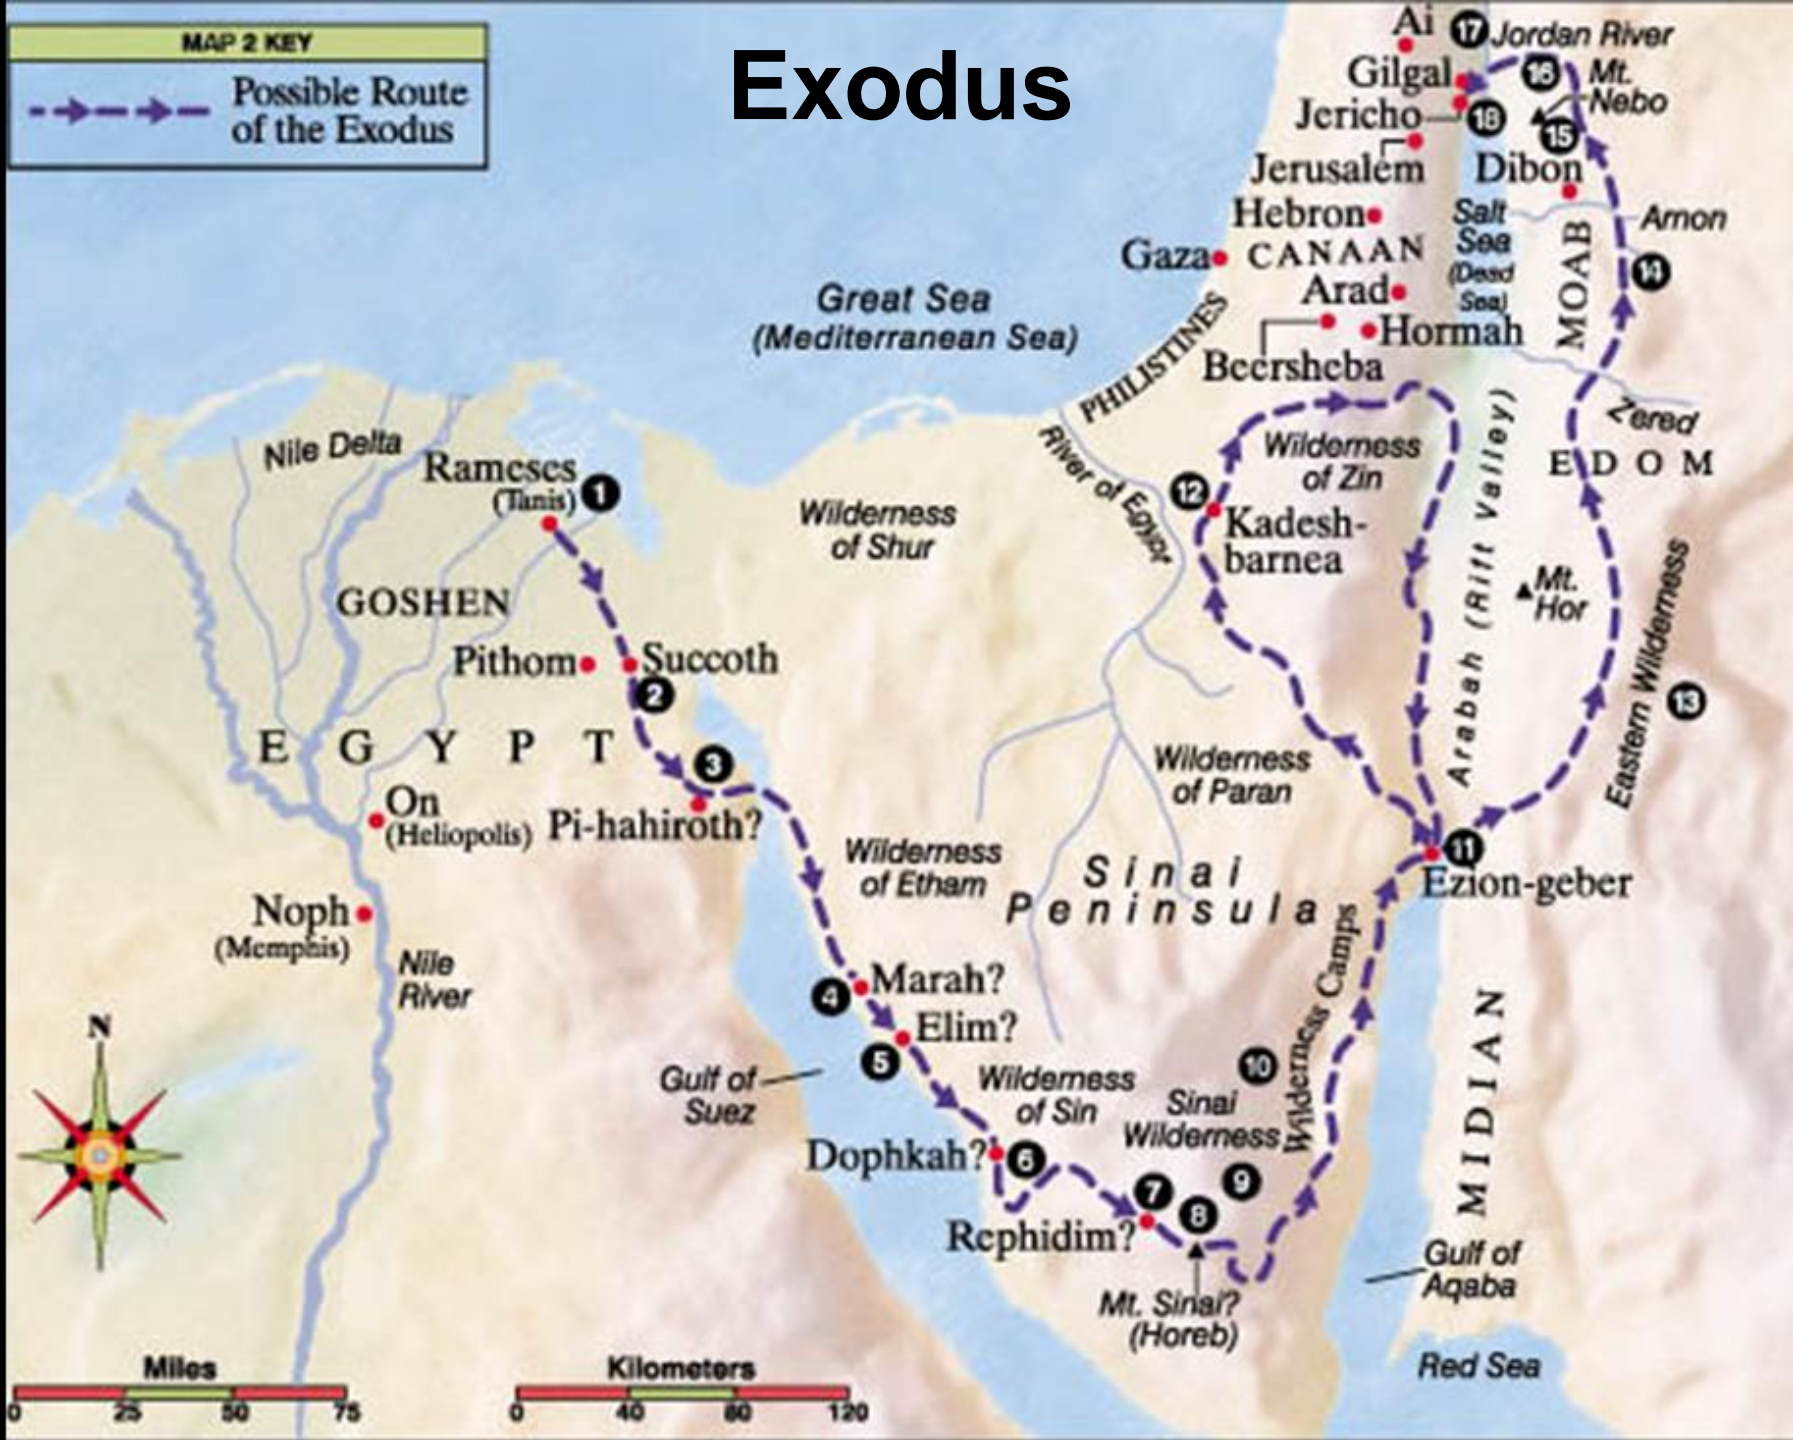

Additionally, there is an on-line Bible atlas with several map websites at: <http://www.godweb.org/atlasindex.htm>

Genesis

Exodus

MAP 2 KEY

→ Possible Route of the Exodus

THE TWELVE TRIBES OF ISRAEL

Around 1200-1050 B.C.
(according to the Book of Joshua)

Twelve Tribes of Israel

Babylonian Captivity

Routes

- Hebrew Captives 605
- Hebrew Captives (586)
- Desert Route (Death of Father 605)

The inset map shows the Plain of Dura, the Tower of Babel, and the Golden Image. It also shows the Tigris and Euphrates rivers, and the city of Babylon. The text "Babylon: Center of Idolatry" is written at the bottom.

“The Seven Churches that Are in Asia”

(Revelation 1:4)